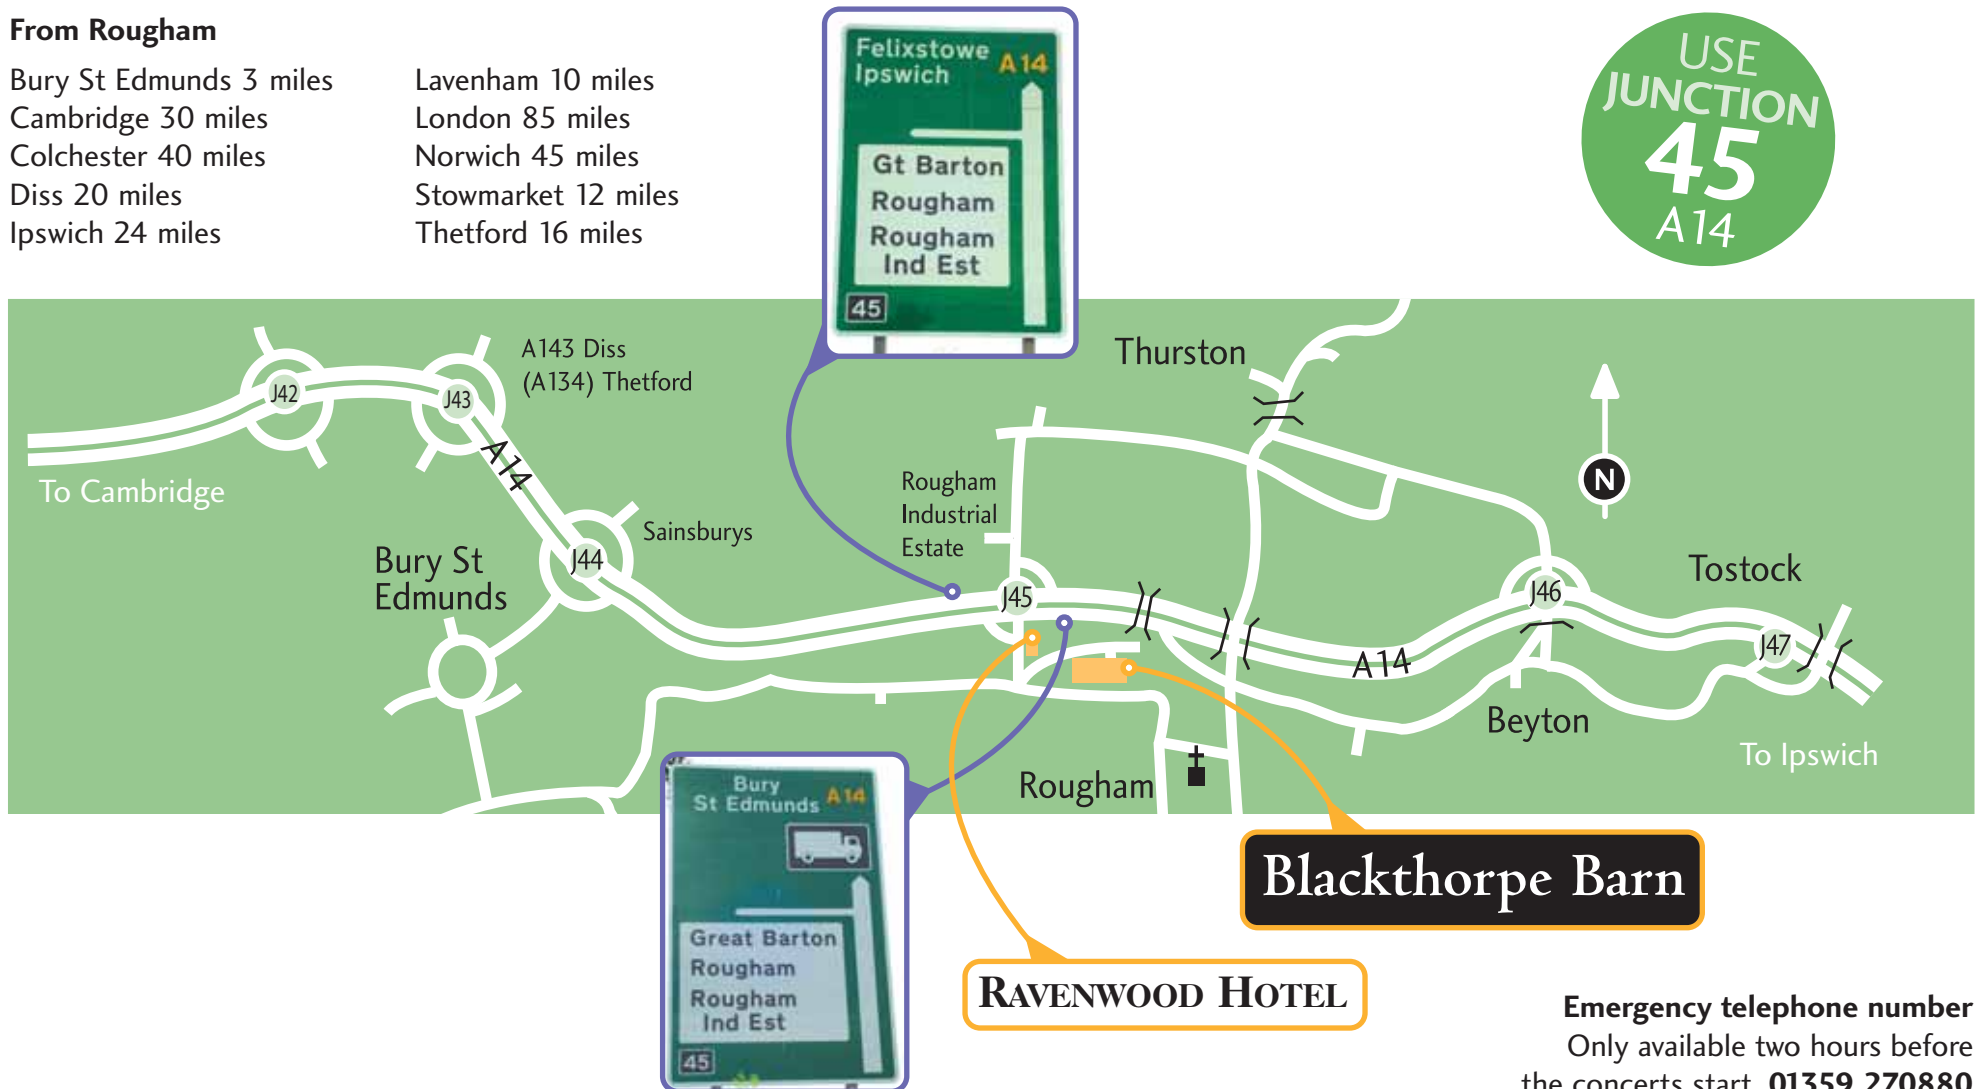

How to get to Blackthorpe Barn

From Rougham

Bury St Edmunds 3 miles
Cambridge 30 miles
Colchester 40 miles
Diss 20 miles
Ipswich 24 miles

Lavenham 10 miles
London 85 miles
Norwich 45 miles
Stowmarket 12 miles
Thetford 16 miles

USE
JUNCTION
45
A14

Blackthorpe Barn

RAVENWOOD HOTEL

Emergency telephone number
Only available two hours before
the concerts start. **01359 270880**