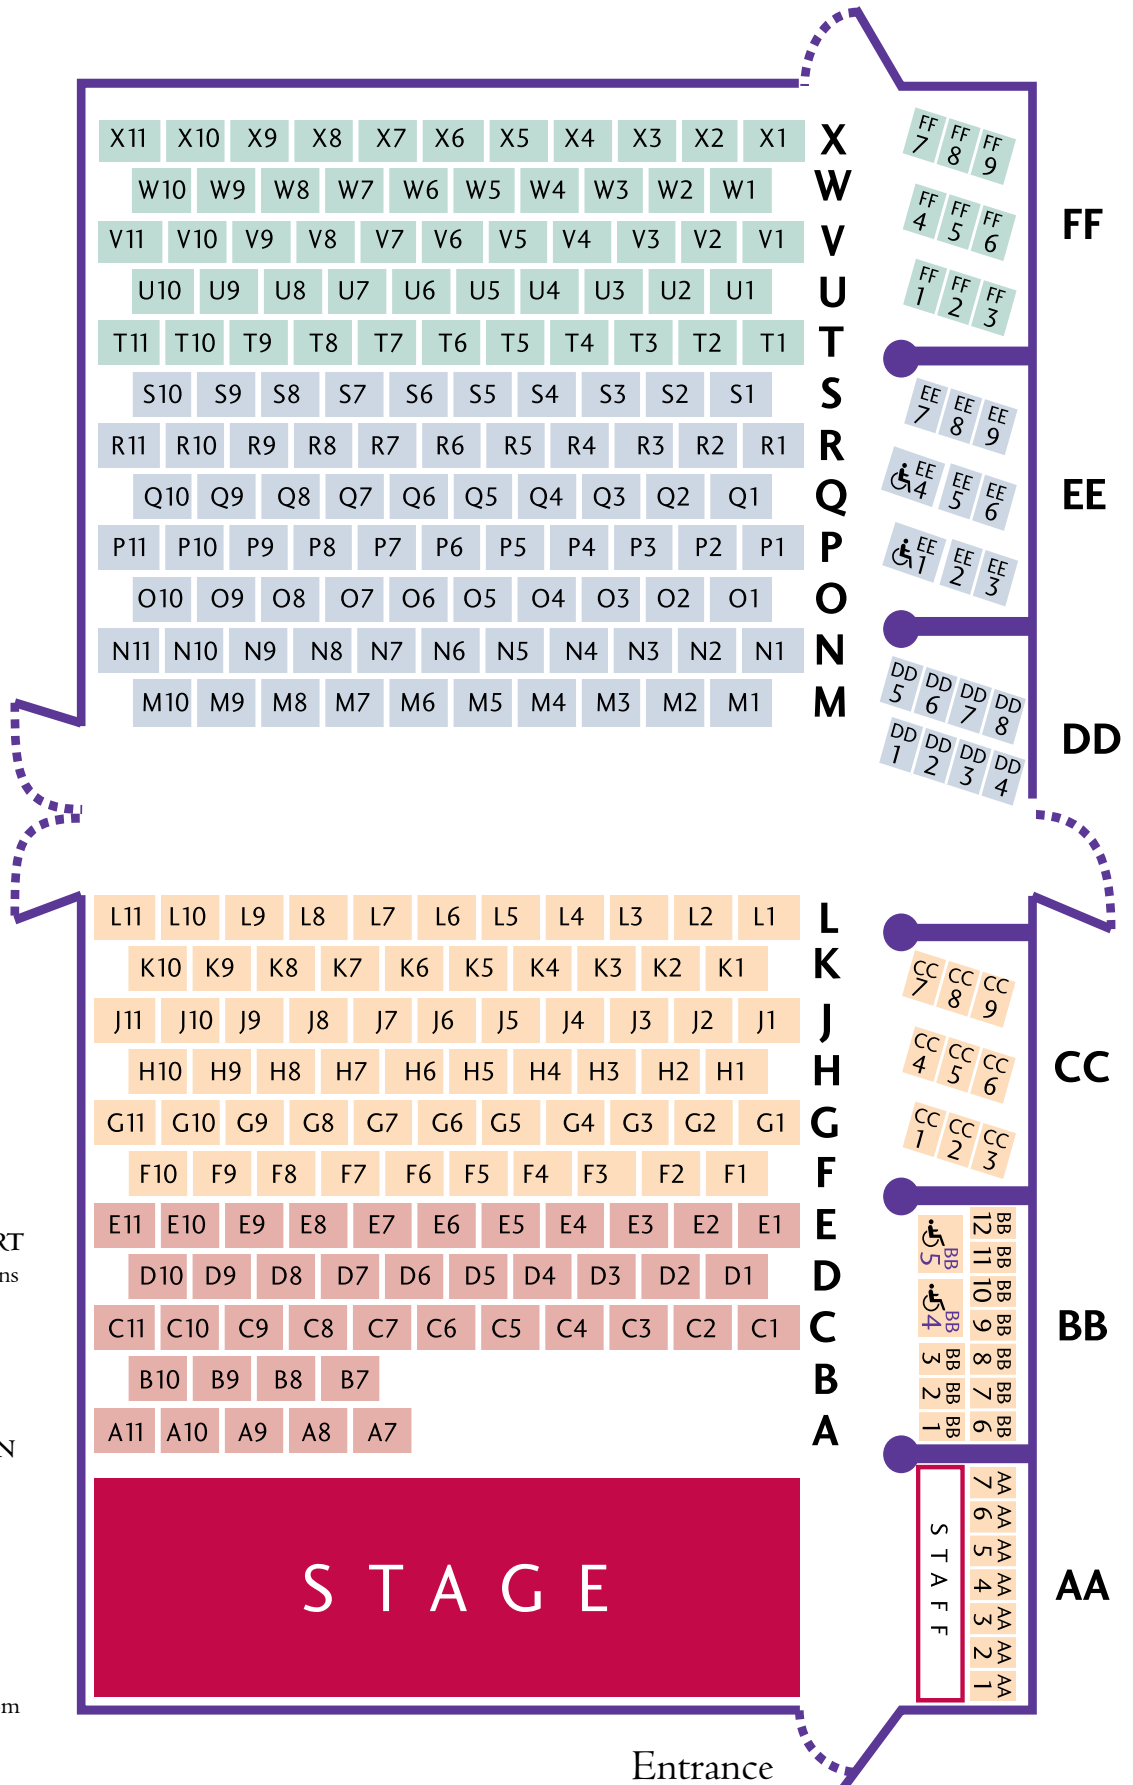

INTERNATIONAL
SUMMER
Music
Blackthorpe Barn

Price band A	Row A - E with cushion
Price band B	Row F - L and bays AA, BB, CC
Price band C	Row M - S and bays DD, EE
Price band D	Row T - X and bay FF

ON THE DAY OF CONCERT
 Tickets can be purchased 45mins
 before the concert, please ring
 on the day of the concert
 01359 270880 for availability.